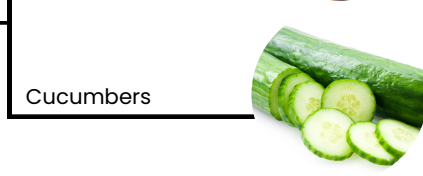

Hyacinth Beans

SEMIFINAL

CHAMPION 

SEMIFINAL

Vote for your picks on social media!
Facebook: @extensioncolorado
Instagram: @csuextension
Voting open March 26-April 8.
Send us your bracket predictions before
March 29 to be entered for a prize!

Purple Majesty Potato

Carrots

Broccoli

Sweet Potato

Lettuce

Cucumbers

Hot Peppers

Swiss Chard